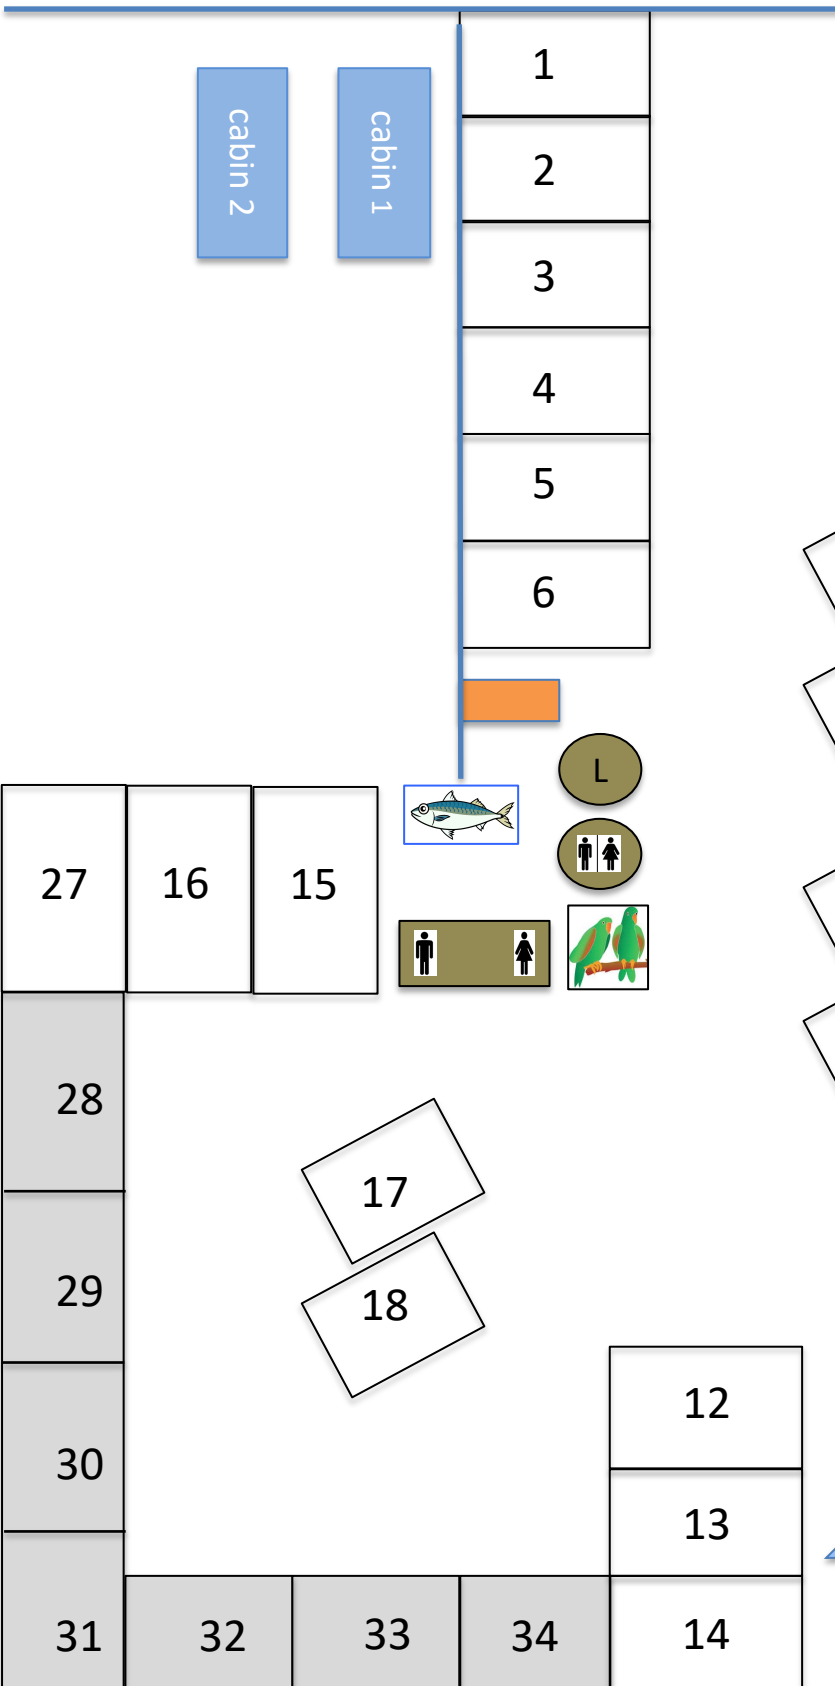

Esplanade

Reception (at kiosk) →

-  Powered sites
-  Unpowered sites

West Tce