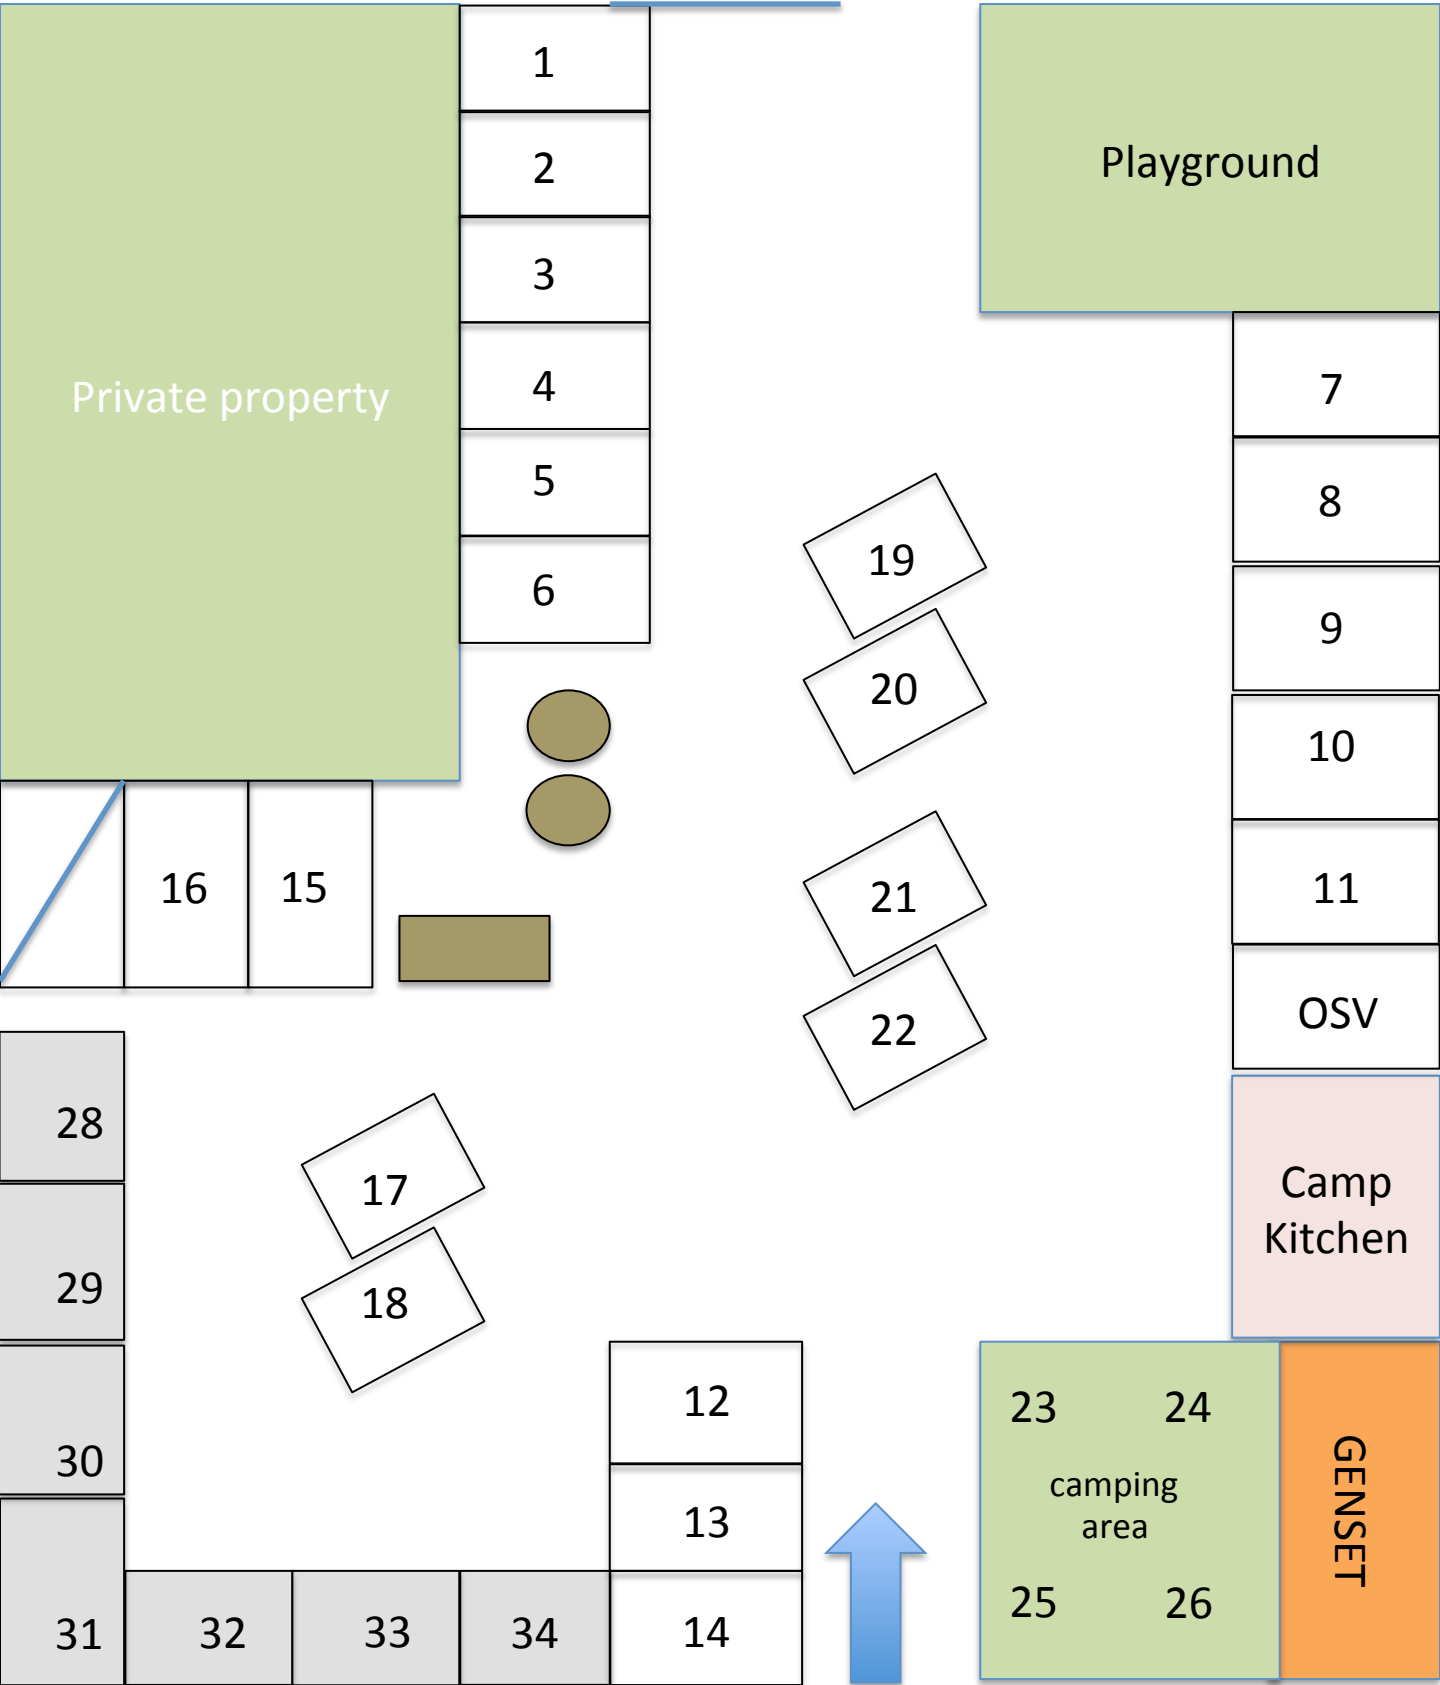

Esplanade

Reception (at kiosk) →

-  Amenities
-  Powered sites
-  Unpowered sites

West Tce